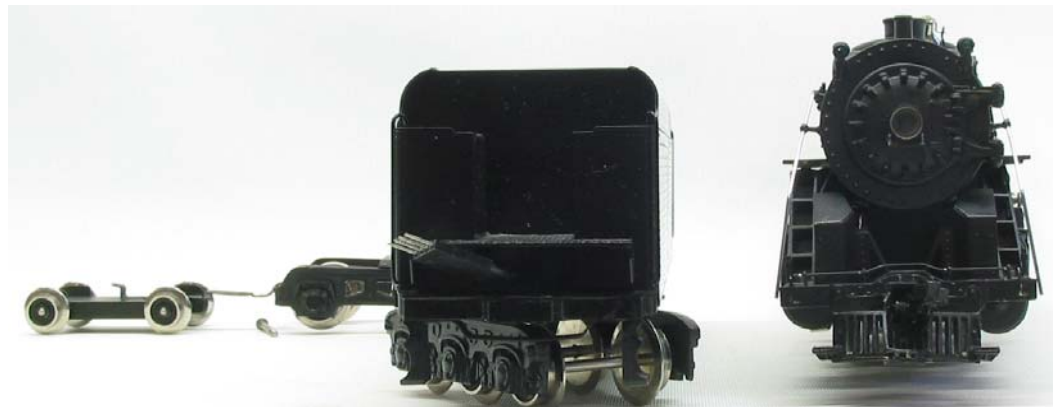

## O Gauge 3-rail Williams 4-6-4 Hudson - 5344 New York Central

Locomotive after a serious accident!

## O Gauge 3-rail Williams 4-6-4 Hudson - 5344 New York Central

Locomotive after Repair by Simon Greenwood