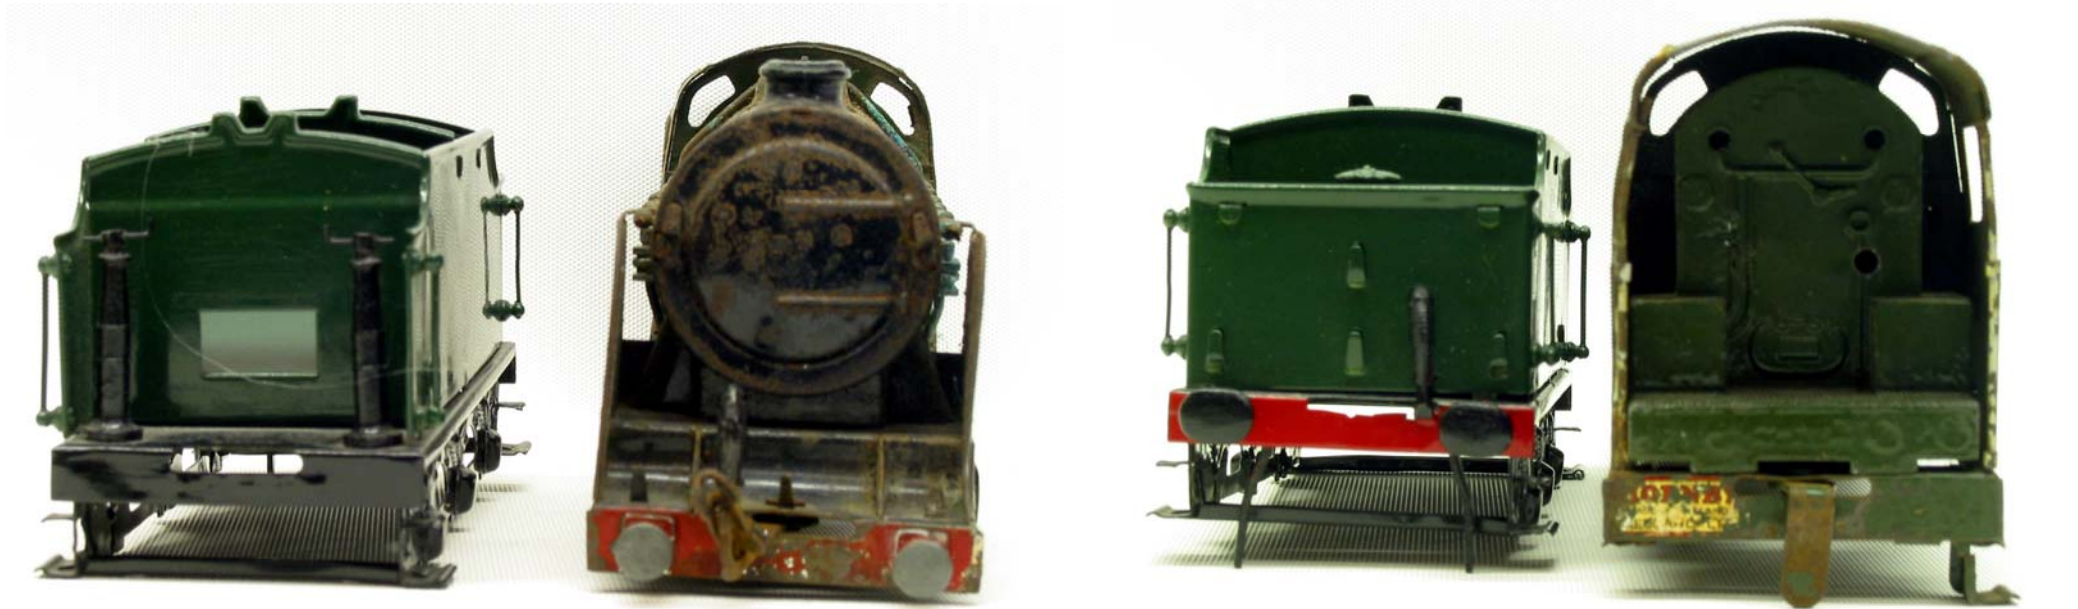

Simon Greenwood

www.ScaleModelRailways.co.uk

O Gauge Hornby 4-4-0 Schools Class "Eton" No 4 Tender locomotive – Before Painting

Simon Greenwood

www.ScaleModelRailways.co.uk

O Gauge Hornby 4-4-0 Schools Class "Eton" No 4 Tender locomotive – Before Painting

Simon Greenwood

www.ScaleModelRailways.co.uk

O Gauge Hornby 4-4-0 Schools Class "Eton" No 4 Tender Locomotive

Locomotive painted to customer's specific requirements of Southern Black, lined Green Livery

Simon Greenwood

www.ScaleModelRailways.co.uk

O Gauge Hornby 4-4-0 Schools Class "Eton" No 4 Tender Locomotive

Locomotive painted to customer's specific requirements of Southern Black, lined Green Livery

(Part of Rear Tender Coupling temporarily sheathed in red plastic to protect tender paintwork from damage whilst in transit)