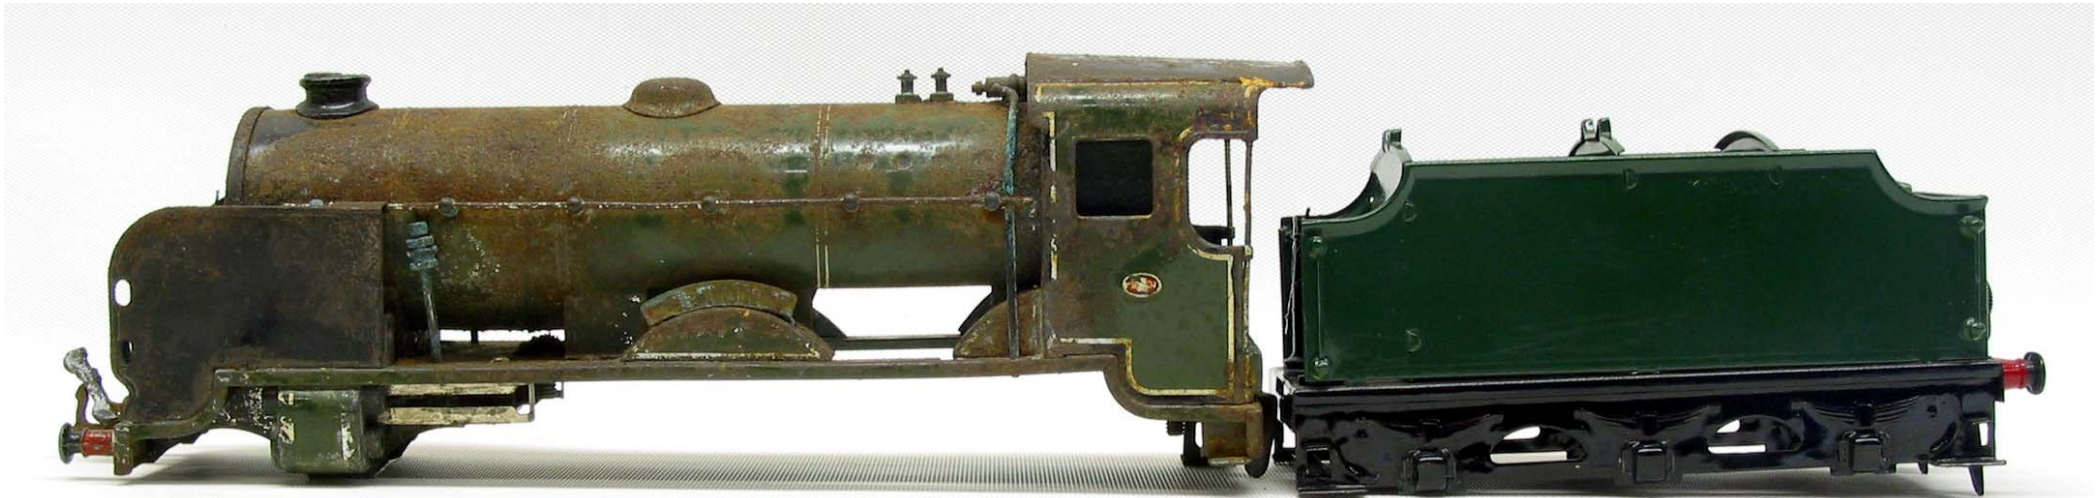

Simon Greenwood

www.ScaleModelRailways.co.uk

O Gauge Hornby 4-4-0 Schools Class "Eton" No 4 Tender locomotive – Before Painting

Simon Greenwood

www.ScaleModelRailways.co.uk

O Gauge Hornby 4-4-0 Schools Class "Eton" No 4 Tender locomotive – Before Painting

Simon Greenwood

www.ScaleModelRailways.co.uk

O Gauge Hornby 4-4-0 Schools Class "Eton" No 4 Tender Locomotive

Locomotive painted to customer's specific requirements of Southern Black, lined Green Livery

Simon Greenwood

www.ScaleModelRailways.co.uk

O Gauge Hornby 4-4-0 Schools Class "Eton" No 4 Tender Locomotive

Locomotive painted to customer's specific requirements of Southern Black, lined Green Livery

(Part of Rear Tender Coupling temporarily sheathed in red plastic to protect tender paintwork from damage whilst in transit)