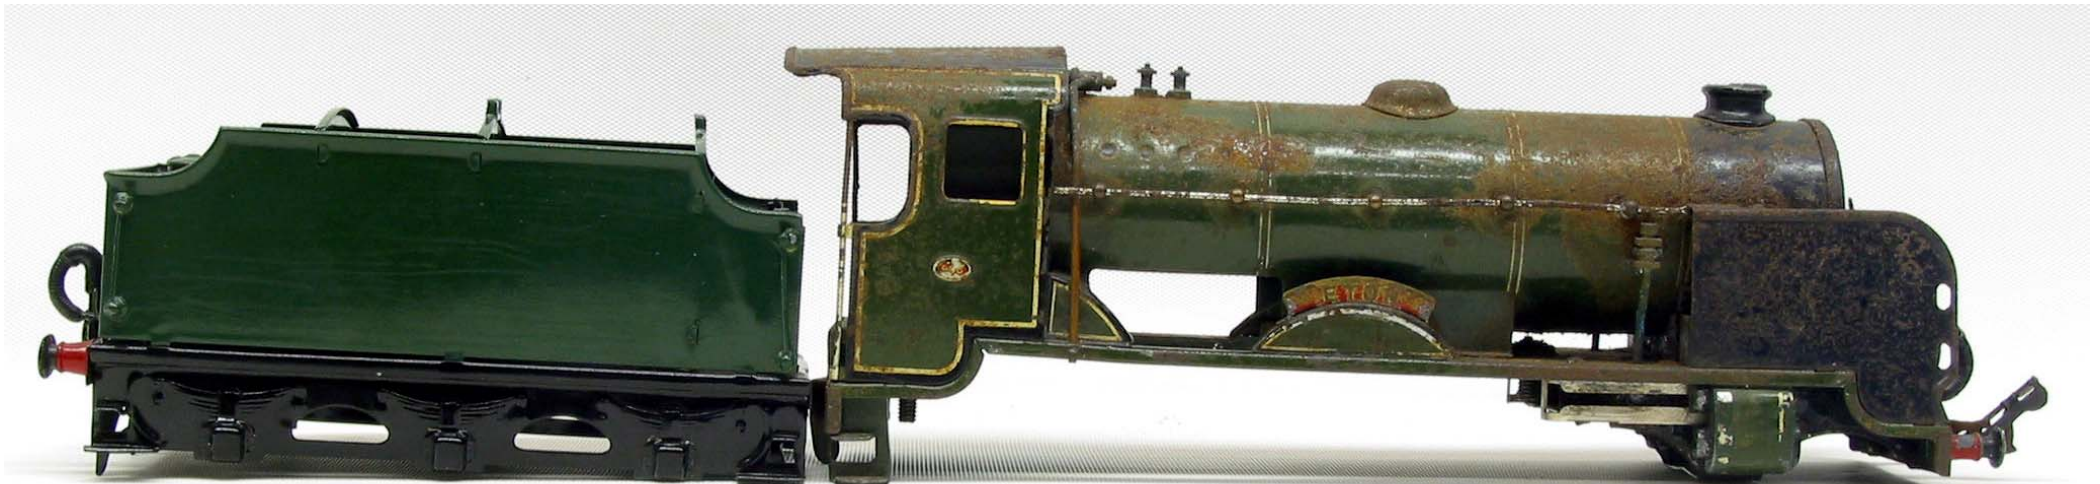

Simon Greenwood

www.ScaleModelRailways.co.uk

O Gauge Hornby 4-4-0 Schools Class "Eton" No 4 Tender locomotive – Before Painting

Simon Greenwood

www.ScaleModelRailways.co.uk

O Gauge Hornby 4-4-0 Schools Class "Eton" No 4 Tender locomotive – Before Painting

Simon Greenwood

www.ScaleModelRailways.co.uk

O Gauge Hornby 4-4-0 Schools Class "Eton" No 4 Tender Locomotive

Locomotive painted to customer's specific requirements of Southern Black, lined Green Livery

Simon Greenwood

www.ScaleModelRailways.co.uk

O Gauge Hornby 4-4-0 Schools Class "Eton" No 4 Tender Locomotive

Locomotive painted to customer's specific requirements of Southern Black, lined Green Livery

(Part of Rear Tender Coupling temporarily sheathed in red plastic to protect tender paintwork from damage whilst in transit)