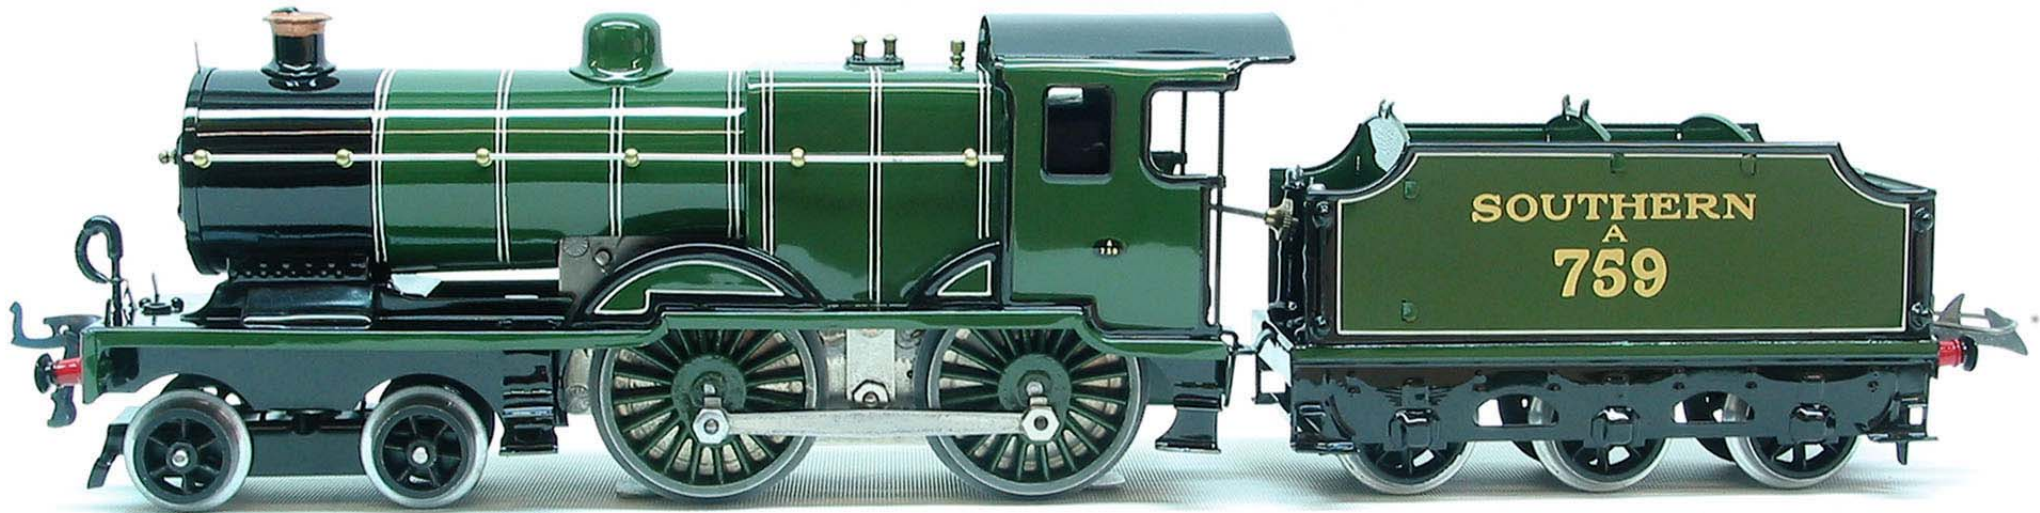

**Simon Greenwood**

[www.ScaleModelRailways.co.uk](http://www.ScaleModelRailways.co.uk)

O Gauge Fitzroy Reproduction Hornby L1 Class 4-4-0 No. 2 Special Tender Locomotive in Southern Railway Green Livery

O Gauge Fitzroy Reproduction Hornby L1 Class 4-4-0 No. 2 Special Tender Locomotive in Southern Railway Green Livery

O Gauge Reproduction Hornby L1 Class 4-4-0 No. 2 Special Tender Locomotive in Southern Railway Green Livery