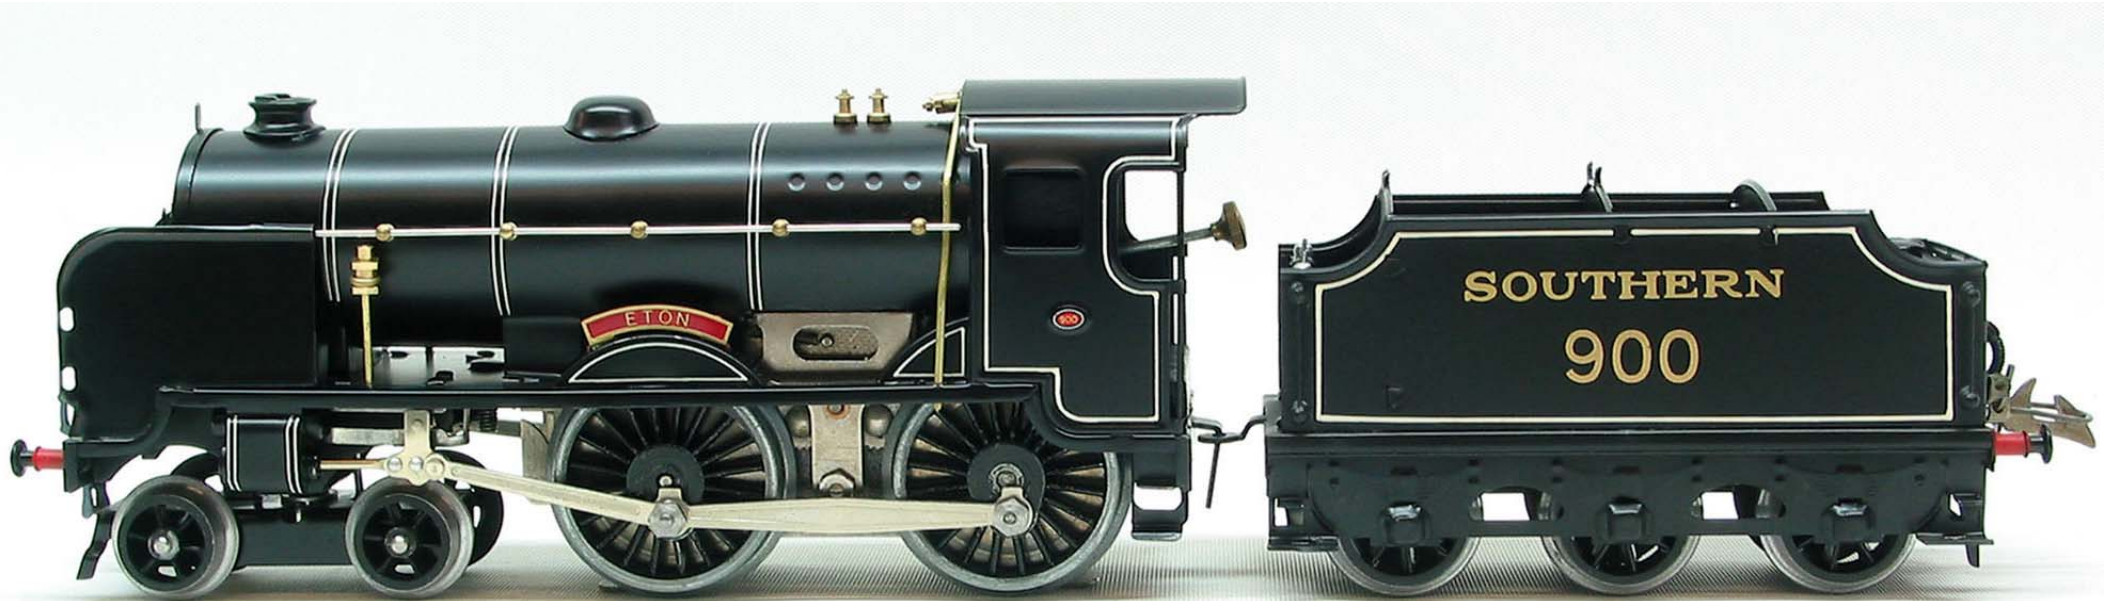

Simon Greenwood

www.ScaleModelRailways.co.uk

O Gauge Reproduction Hornby Schools Class "Eton" 4-4-0 No 4 Tender Locomotive in Southern Black semi-matt Export Livery

Simon Greenwood

www.ScaleModelRailways.co.uk

O Gauge Reproduction Hornby Schools Class "Eton" 4-4-0 No 4 Tender Locomotive in Southern Black semi-matt Export Livery

Simon Greenwood

www.ScaleModelRailways.co.uk

O Gauge Reproduction Hornby Schools Class "Eton" 4-4-0 No 4 Tender Locomotive in Southern Black semi-matt Export Livery